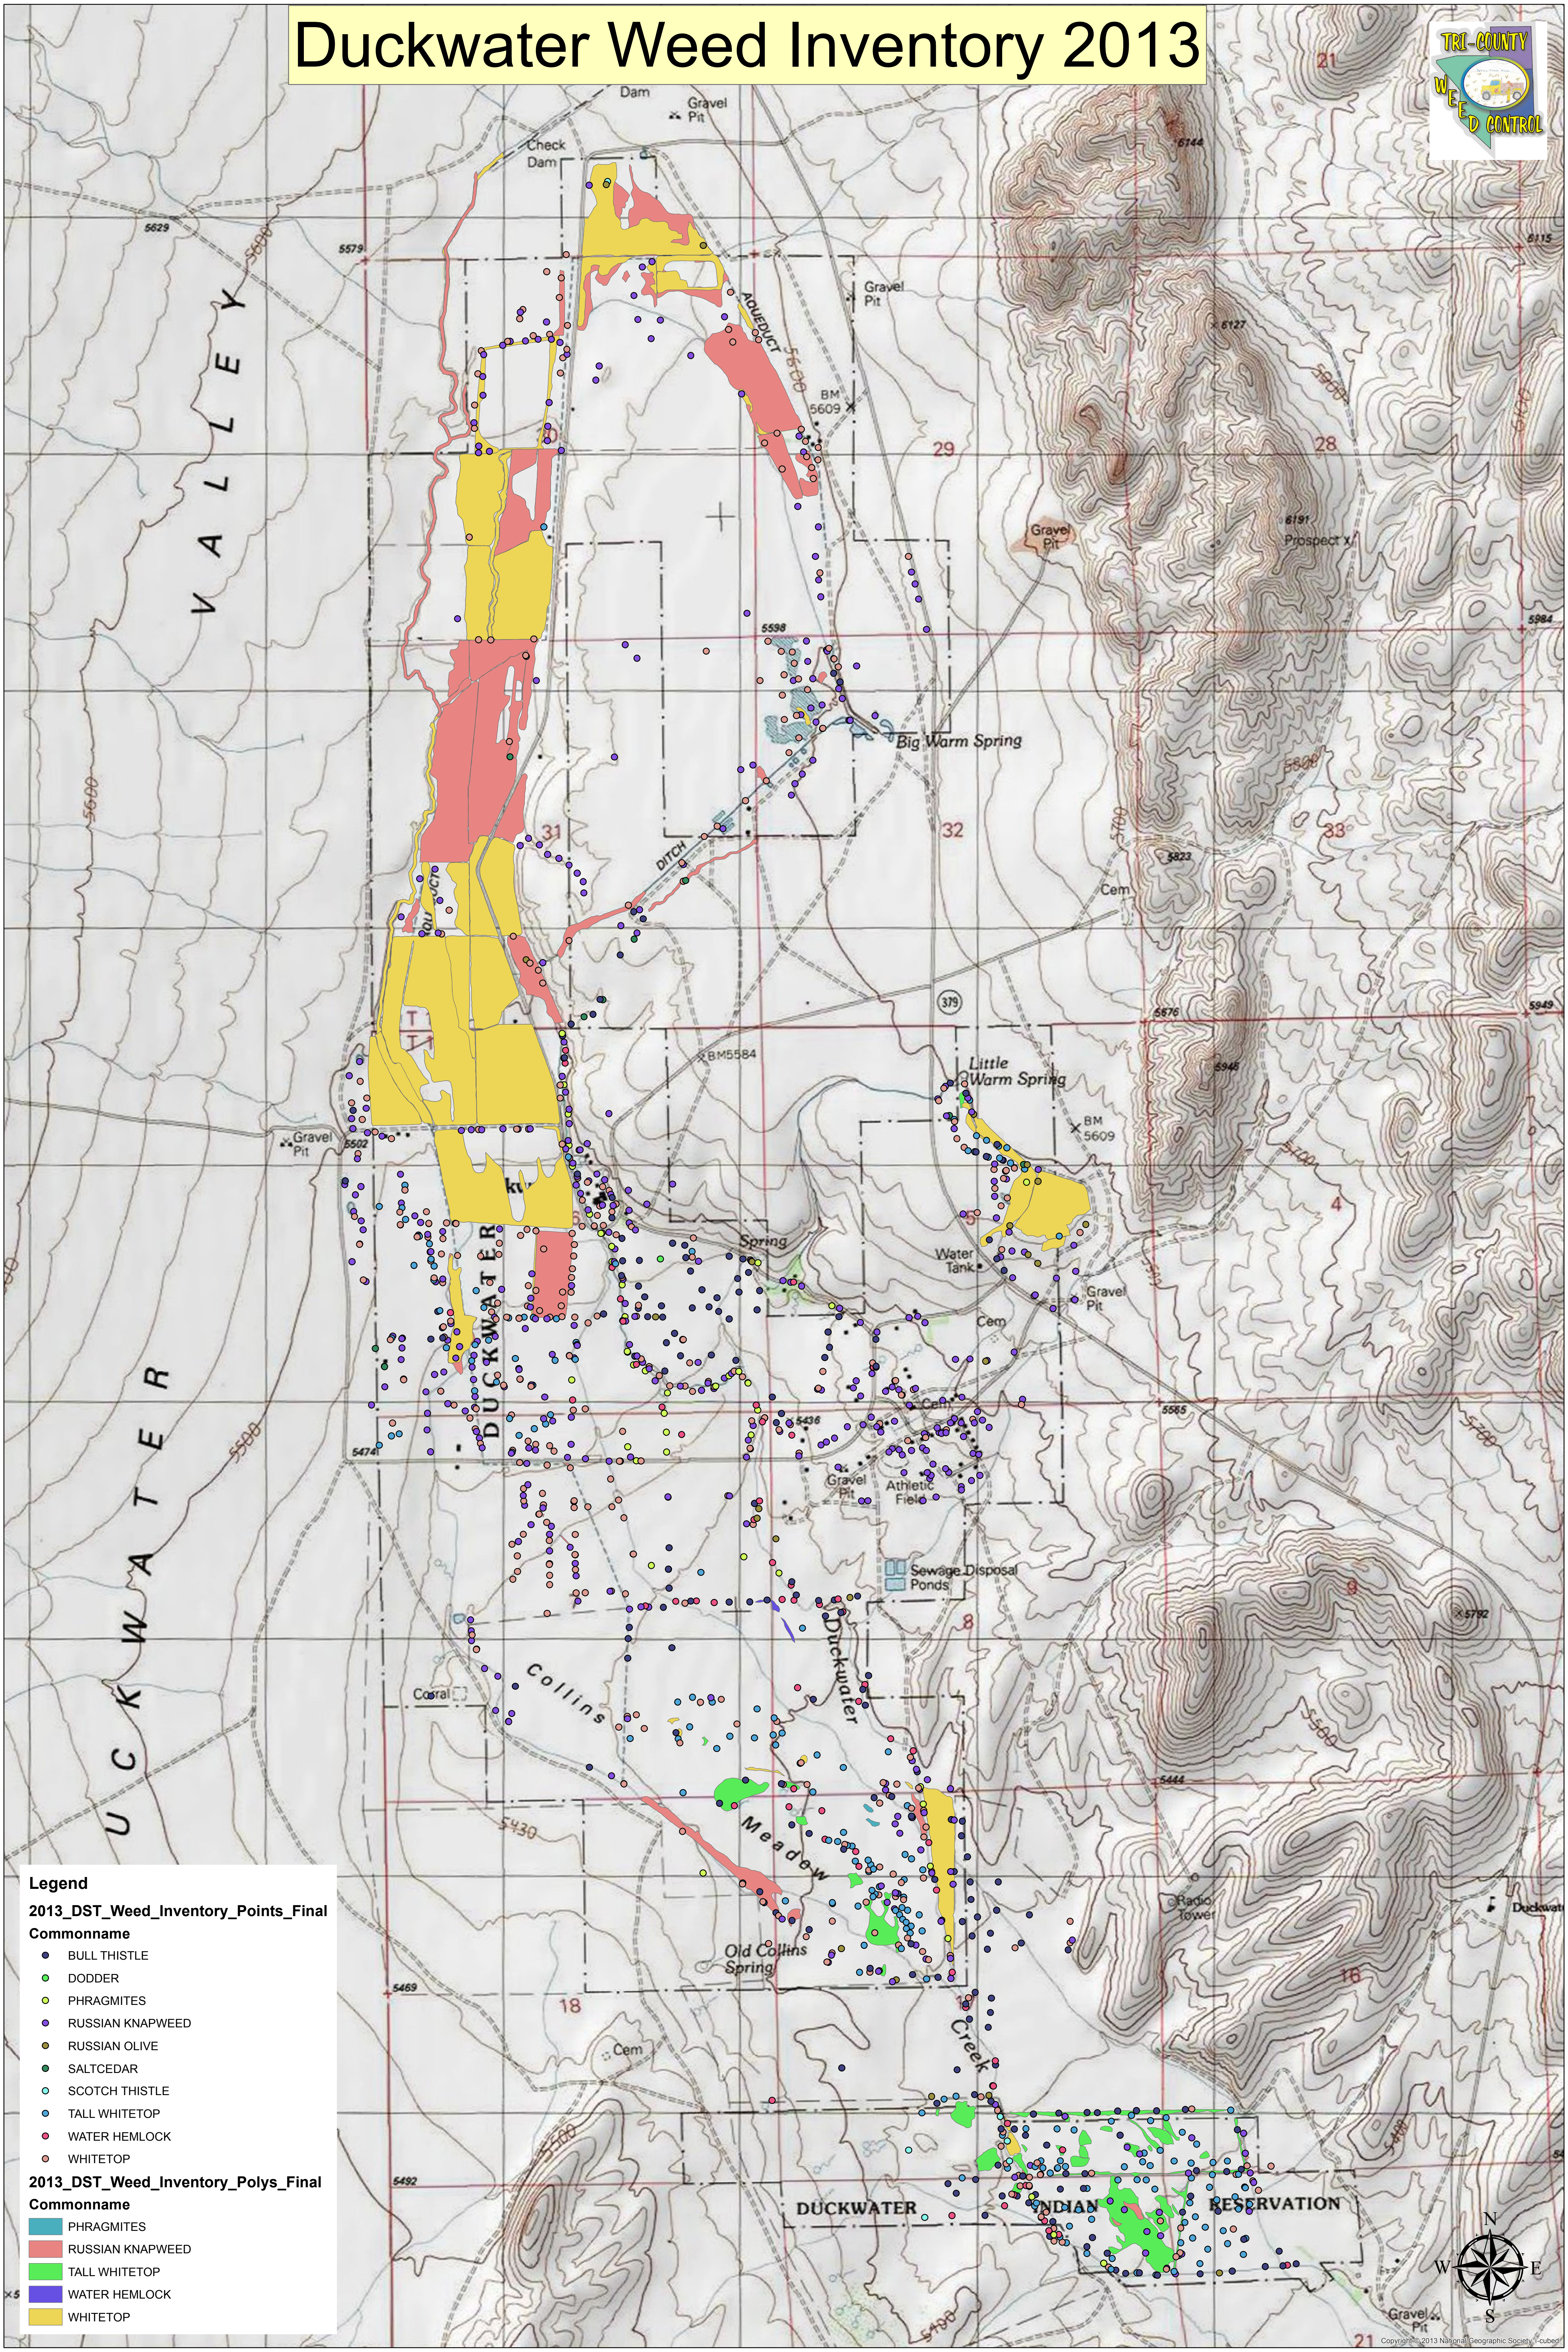

# Duckwater Weed Inventory 2013

**Legend**

**2013\_DST\_Weed\_Inventory\_Points\_Final**

**Commonname**

- BULL THISTLE
- DODDER
- PHRAGMITES
- RUSSIAN KNAPWEED
- RUSSIAN OLIVE
- SALT CEDAR
- SCOTCH THISTLE
- TALL WHITETOP
- WATER HEMLOCK
- WHITETOP

**2013\_DST\_Weed\_Inventory\_Polys\_Final**

**Commonname**

- PHRAGMITES
- RUSSIAN KNAPWEED
- TALL WHITETOP
- WATER HEMLOCK
- WHITETOP