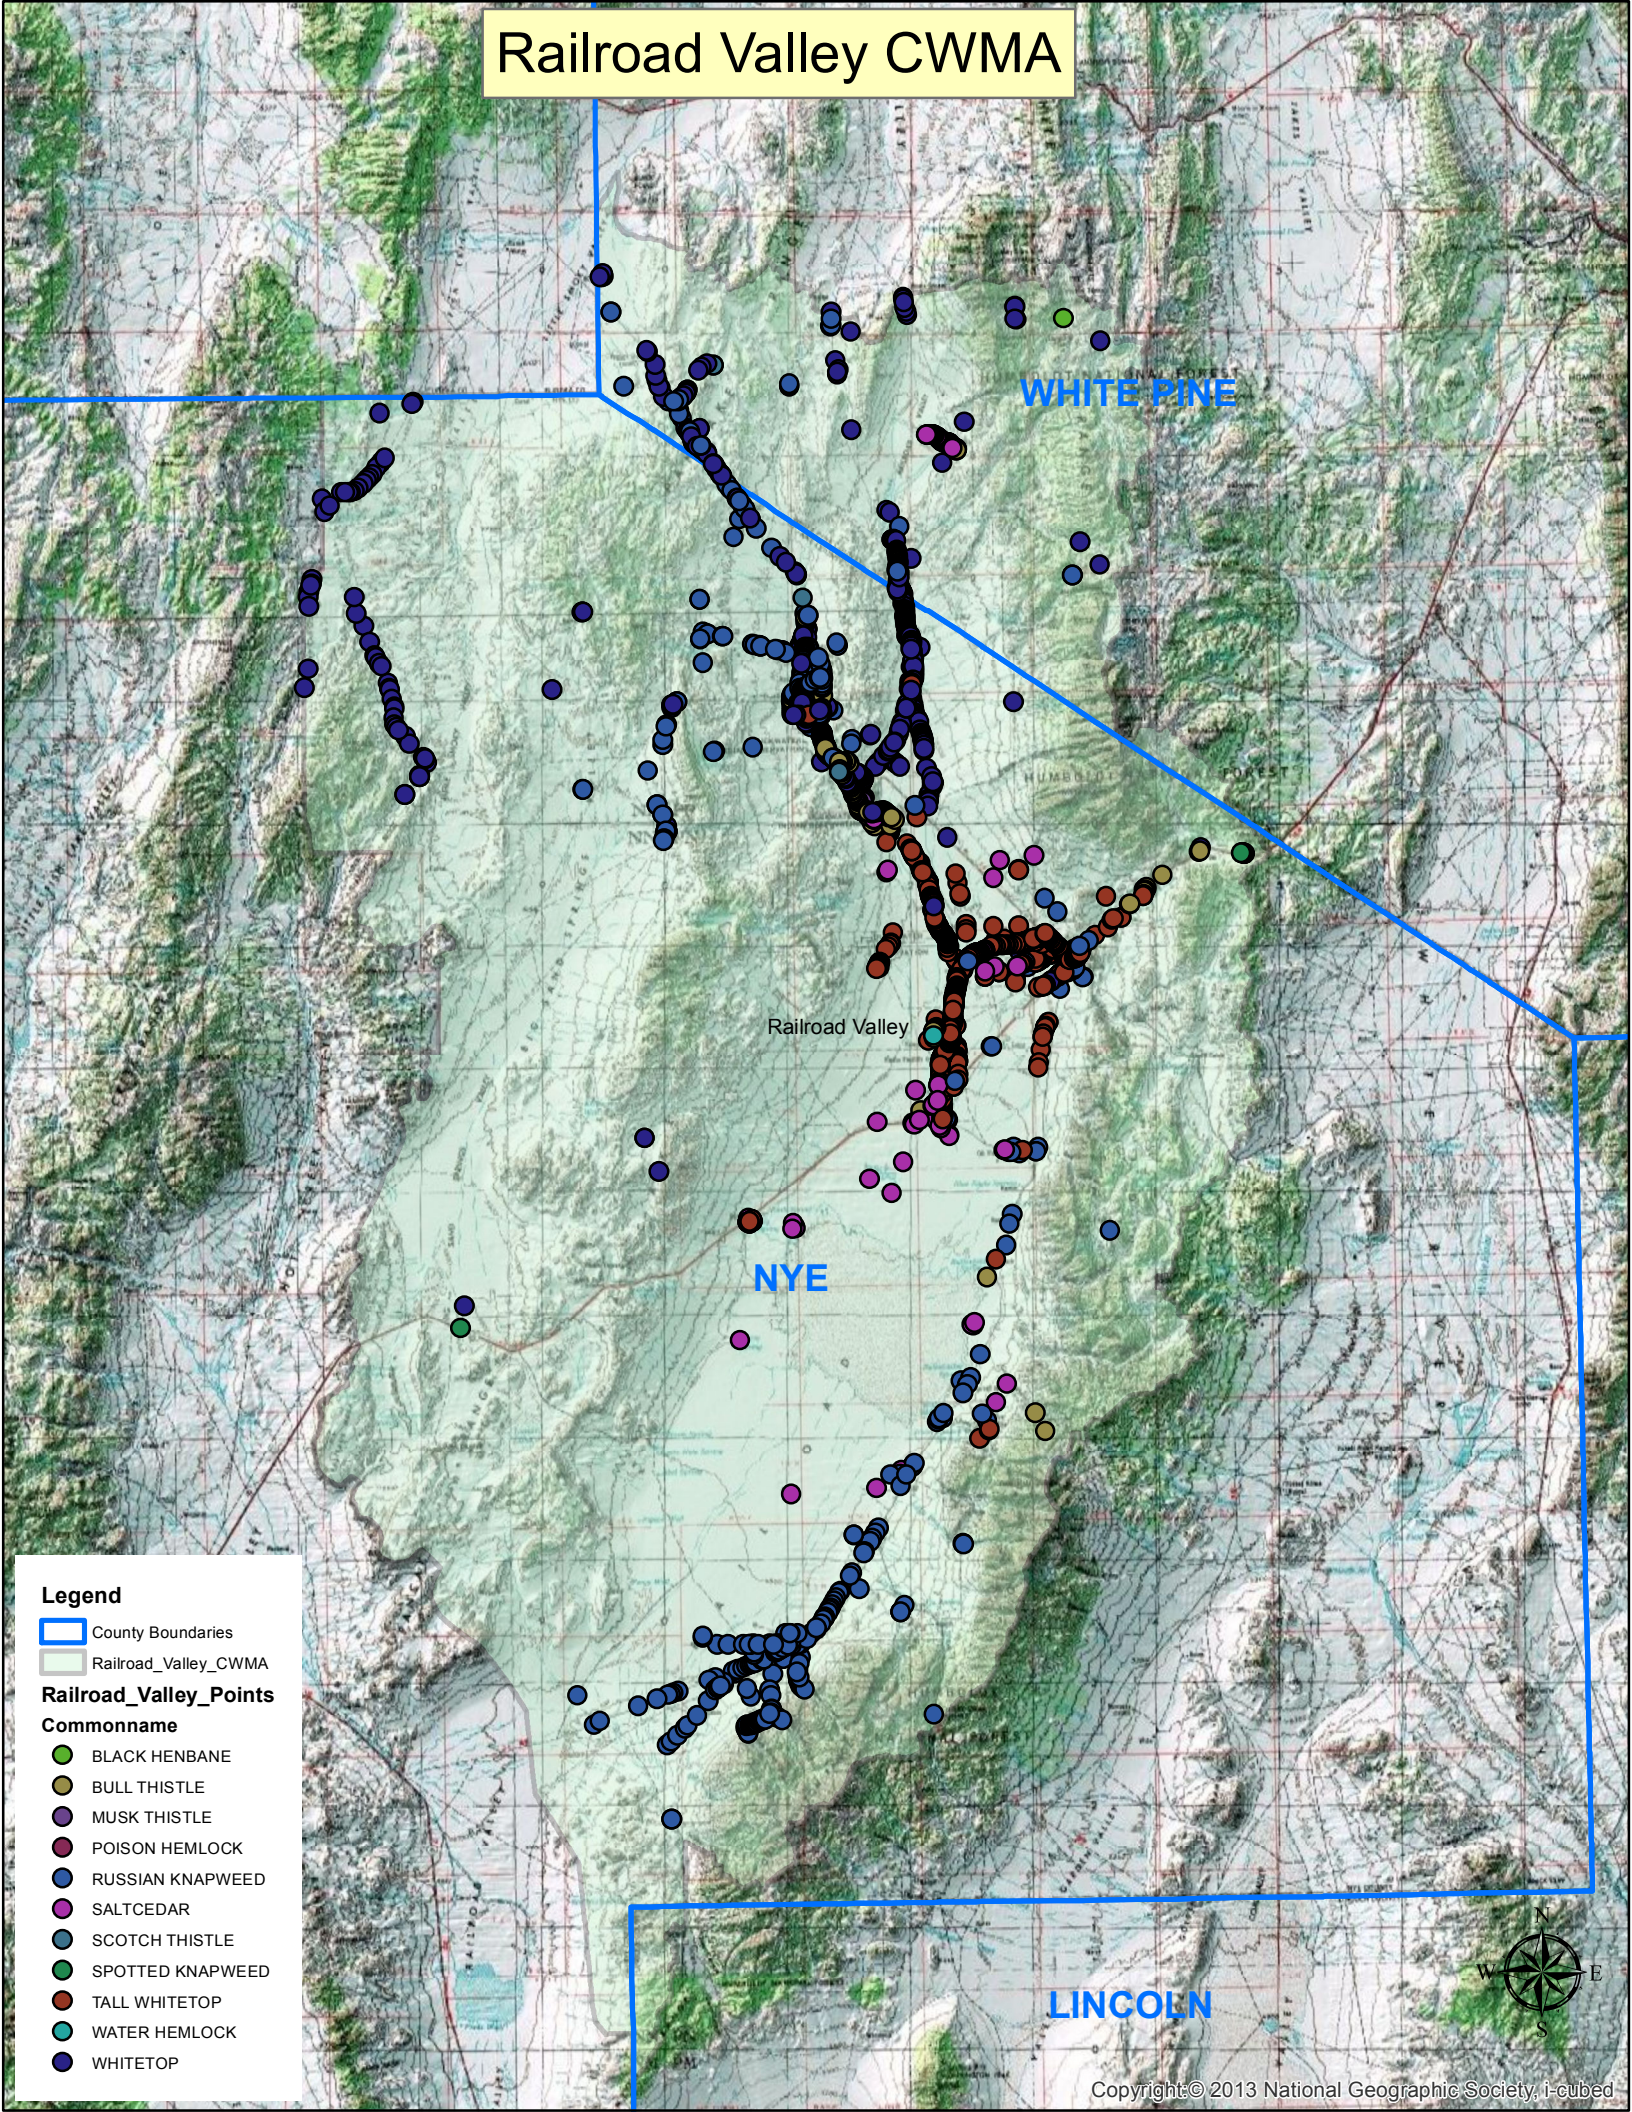

Railroad Valley CWMA

Legend

County Boundaries

Railroad_Valley_CWMA

Railroad_Valley_Points

Commonname

- BLACK HENBANE
- BULL THISTLE
- MUSK THISTLE
- POISON HEMLOCK
- RUSSIAN KNAPWEED
- SALTCEDAR
- SCOTCH THISTLE
- SPOTTED KNAPWEED
- TALL WHITETOP
- WATER HEMLOCK
- WHITETOP

LINCOLN