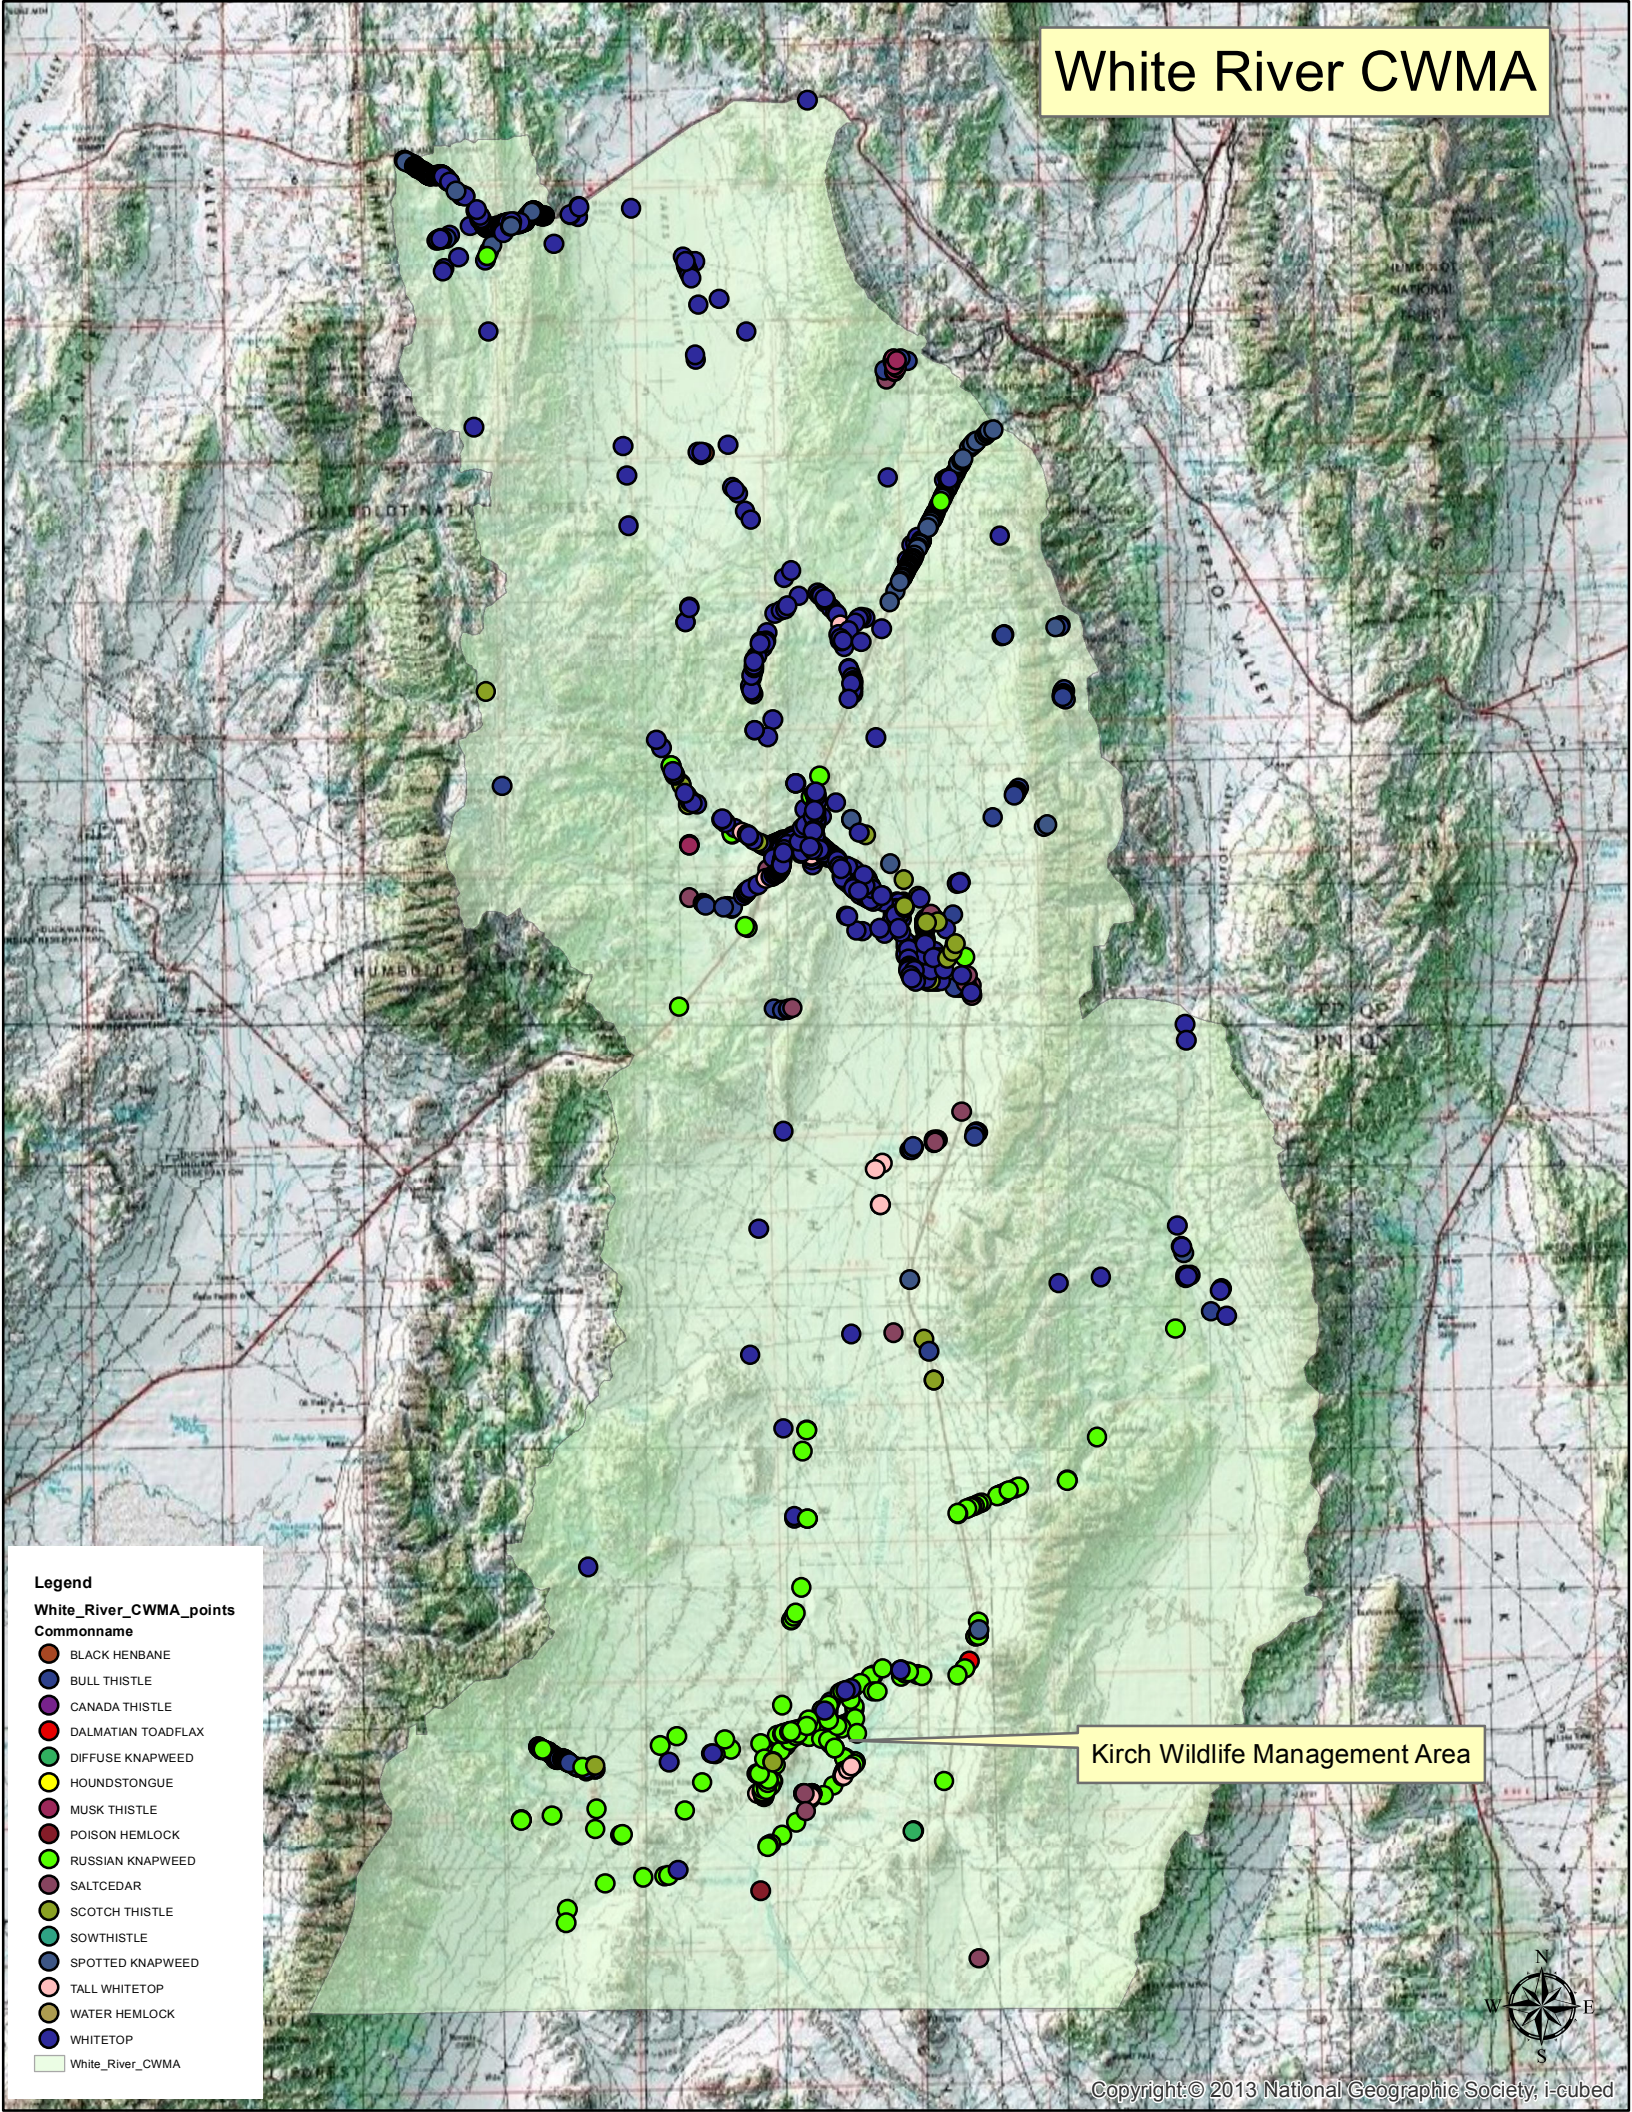

# White River CWMA

- Legend**
- White\_River\_CWMA\_points**
- Commonname**
- BLACK HENBANE
  - BULL THISTLE
  - CANADA THISTLE
  - DALMATIAN TOADFLAX
  - DIFFUSE KNAPWEED
  - HOUNDSTONGUE
  - MUSK THISTLE
  - POISON HEMLOCK
  - RUSSIAN KNAPWEED
  - SALTCEDAR
  - SCOTCH THISTLE
  - SOWTHISTLE
  - SPOTTED KNAPWEED
  - TALL WHITETOP
  - WATER HEMLOCK
  - WHITETOP
  - White\_River\_CWMA

Kirch Wildlife Management Area